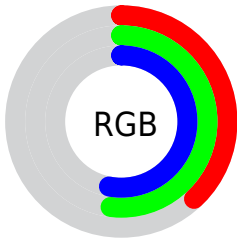

Distribution

- Red (38%)
- Green (52%)
- Blue (53%)