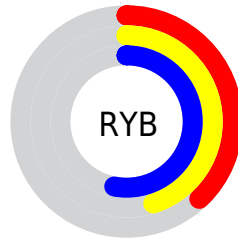

- Red (38%)
- Yellow (45%)
- Blue (53%)