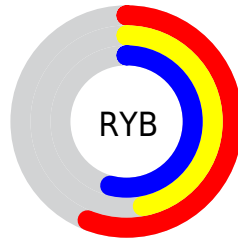

- Red (56%)
- Yellow (47%)
- Blue (54%)