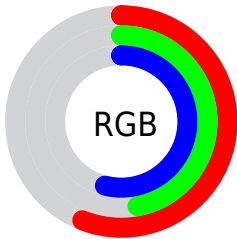

Distribution

- Red (56%)
- Green (47%)
- Blue (54%)