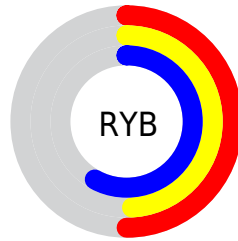

- Red (50%)
- Yellow (49%)
- Blue (58%)