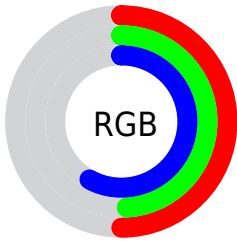

Distribution

- Red (50%)
- Green (49%)
- Blue (58%)