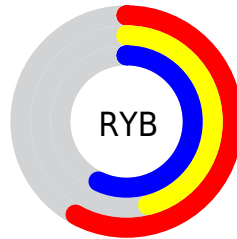

- Red (58%)
- Yellow (46%)
- Blue (57%)