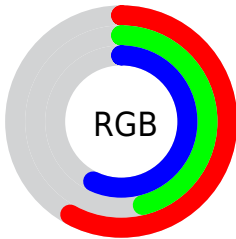

Distribution

- Red (58%)
- Green (46%)
- Blue (57%)