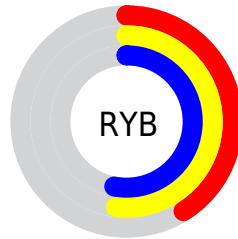

- Red (41%)
- Yellow (52%)
- Blue (53%)