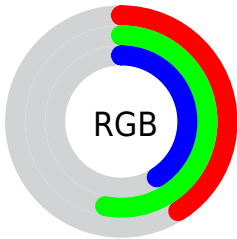

Distribution

- Red (41%)
- Green (53%)
- Blue (41%)