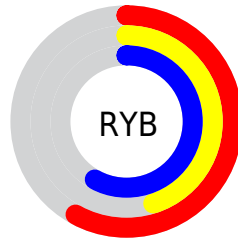

- Red (58%)
- Yellow (45%)
- Blue (58%)