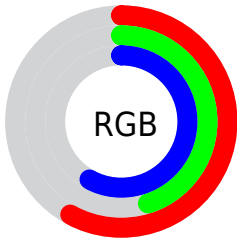

Distribution

- Red (58%)
- Green (45%)
- Blue (58%)