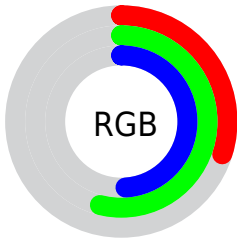

Distribution

- Red (30%)
- Green (54%)
- Blue (49%)