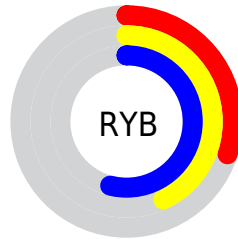

- Red (30%)
- Yellow (43%)
- Blue (54%)