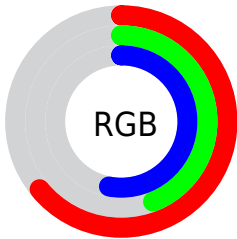

Distribution

- Red (64%)
- Green (44%)
- Blue (53%)