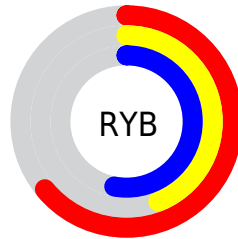

- Red (64%)
- Yellow (44%)
- Blue (53%)