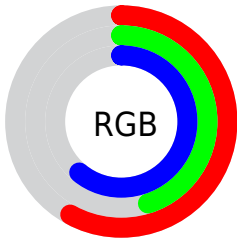

Distribution

- Red (58%)
- Green (45%)
- Blue (61%)