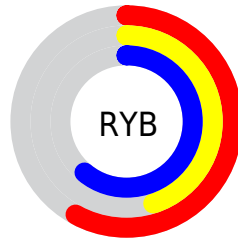

- Red (58%)
- Yellow (45%)
- Blue (61%)