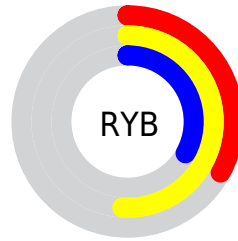

## Conversions Part 2

<b>Format</b>	<b>Color</b>
<b>RYB</b>	84, 130, 83
Decimal	8552787
CIELab	53.00, -7.15, 25.11
CIELCh	53, 26.108, 105.898
Yxy	21.0462, 0.3654, 0.4135
Android (android.graphics.Color)	4286742867 (0xFF828153)
YUV	124.0550, -20.2401, 5.2138
Hunter-Lab	45.8761, -7.9311, 17.5703

# Details

The CIELCh color  $53, 26.108, 105.898$  is a dark color, and the websafe version is hex  $999966$ . A complement of this color would be  $37, 28.383, 293.854$ , and the grayscale version is  $52, 0.007, 296.813$ .

A 20% lighter version of the original color is  $73, 26.266, 105.820$ , and  $33, 26.065, 105.552$  is the 20% darker color. If you saturate the color by 10%, you get  $53, 32.992, 104.983$ , and if you desaturate by 10%, it is  $53, 19.009, 106.846$ .

# Distribution

Red (51%)

Green (51%)

Blue (33%)

Red (33%)

Yellow (51%)

Blue (33%)

Cyan (0%)