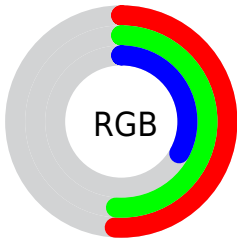

Distribution

Red (51%)

Green (51%)

Blue (33%)