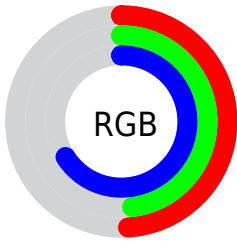

Distribution

Red (49%)

Green (48%)

Blue (66%)