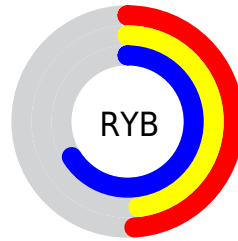

# Details

The CIELCh color  $53, 27.279, 295.608$  is a dark color, and the websafe version is hex  $666699$ . A complement of this color would be  $68, 25.555, 110.303$ , and the grayscale version is  $54, 0.007, 296.813$ .

A 20% lighter version of the original color is  $73, 27.266, 295.545$ , and  $33, 27.780, 296.213$  is the 20% darker color. If you saturate the color by 10%, you get  $47, 37.845, 296.996$ , and if you desaturate by 10%, it is  $59, 17.131, 294.411$ .

# Distribution

Red (49%)

Green (48%)

Blue (66%)

Red (49%)

Yellow (48%)

Blue (66%)

Cyan (26%)