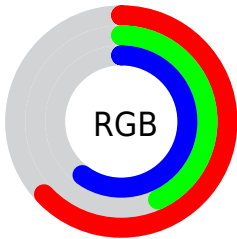

Distribution

- Red (63%)
- Green (43%)
- Blue (60%)