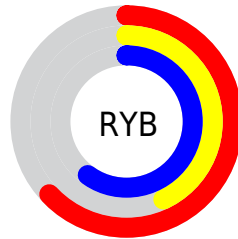

- Red (63%)
- Yellow (43%)
- Blue (60%)