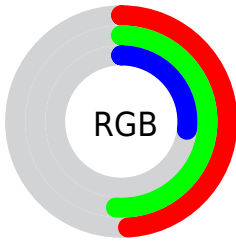

Distribution

- Red (49%)
- Green (51%)
- Blue (27%)