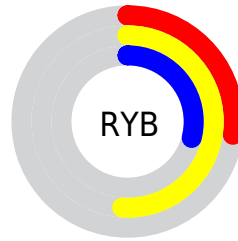

## Conversions Part 2

<b>Format</b>	<b>Color</b>
<b>RYB</b>	68, 131, 73
Decimal	8291140
CIELab	53.00, -11.73, 33.22
CIELCh	53, 35.230, 109.446
Yxy	21.0462, 0.3744, 0.4444
Android (android.graphics.Color)	4286481220 (0xFF7E8344)
YUV	122.3230, -26.7812, 3.2247
Hunter-Lab	45.8761, -11.3001, 21.0242

# Details

The CIELCh color **53, 35.230, 109.446** is a dark color, and the websafe version is hex **999966**. A complement of this color would be **32, 39.847, 298.886**, and the grayscale version is **51, 0.007, 296.813**.

A 20% lighter version of the original color is **73, 35.100, 109.469**, and **33, 35.292, 109.814** is the 20% darker color. If you saturate the color by 10%, you get **53, 41.800, 108.757**, and if you desaturate by 10%, it is **53, 28.244, 110.212**.

# Distribution

- Red (49%)
- Green (51%)
- Blue (27%)

- Red (27%)
- Yellow (51%)
- Blue (29%)

- Cyan (4%)
- Magenta (0%)
- Yellow (48%)
- Black (49%)

- Cyan (51%)
- Magenta (49%)
- Yellow (73%)