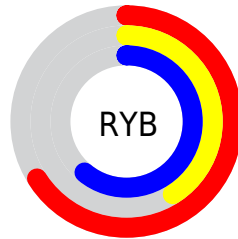

# Details

The CIELCh color **53, 37.519, 333.075** is a dark color, and the websafe version is hex **996699**. A complement of this color would be **64, 37.381, 147.633**, and the grayscale version is **54, 0.007, 296.813**.

A 20% lighter version of the original color is **73, 37.883, 332.696**, and **33, 37.497, 333.150** is the 20% darker color. If you saturate the color by 10%, you get **49, 46.803, 333.778**, and if you desaturate by 10%, it is **57, 27.733, 332.395**.

# Distribution

Red (66%)

Green (41%)

Blue (61%)

Red (66%)

Yellow (41%)

Blue (61%)

Cyan (0%)