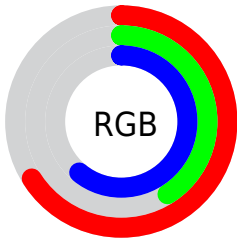

Distribution

Red (66%)

Green (41%)

Blue (61%)