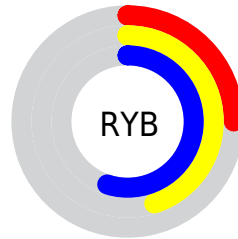

# Details

The CIELCh color **53, 37.526, 155.938** is a dark color, and the websafe version is hex **339966**. A complement of this color would be **38, 39.125, 347.212**, and the grayscale version is **48, 0.006, 296.813**.

A 20% lighter version of the original color is **73, 37.306, 155.972**, and **33, 37.000, 155.218** is the 20% darker color. If you saturate the color by 10%, you get **52, 43.320, 154.430**, and if you desaturate by 10%, it is **54, 31.262, 157.269**.

# Distribution

Red (25%)

Green (55%)

Blue (39%)

Red (25%)

Yellow (45%)

Blue (55%)

Cyan (55%)