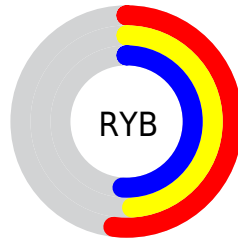

- Red (52%)
- Yellow (49%)
- Blue (51%)