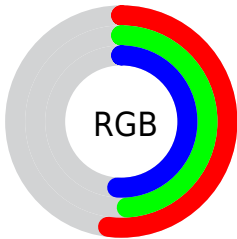

Distribution

- Red (52%)
- Green (49%)
- Blue (51%)