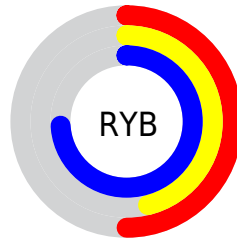

- Red (50%)
- Yellow (46%)
- Blue (74%)