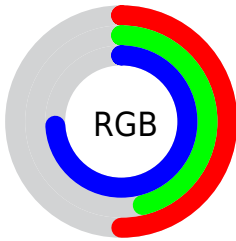

Distribution

- Red (50%)
- Green (46%)
- Blue (74%)