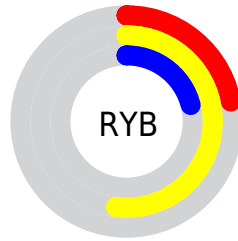

- Red (22%)
- Yellow (52%)
- Blue (21%)