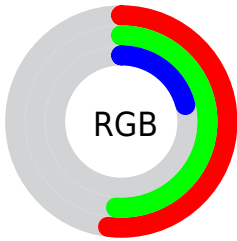

Distribution

- Red (52%)
- Green (51%)
- Blue (21%)