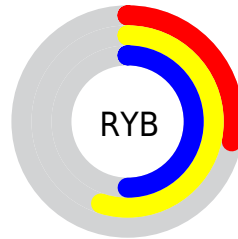

## Conversions Part 2

<b>Format</b>	<b>Color</b>
<b>R<sub>YB</sub></b>	71, 140, 128
Decimal	5475399
CIE <sub>Lab</sub>	53.00, -32.86, 30.95
CIE <sub>LCh</sub>	53, 45.138, 136.709
Yxy	21.0462, 0.3171, 0.4740
Android (android.graphics.Color)	4283665479 (0xFF538C47)
YUV	115.0910, -21.7369, -28.1438
Hunter-Lab	45.8761, -25.5002, 20.1204

# Details

The CIELCh color  $53, 45.138, 136.709$  is a dark color, and the websafe version is hex  $669966$ . A complement of this color would be  $40, 45.832, 321.656$ , and the grayscale version is  $49, 0.006, 296.813$ .

A 20% lighter version of the original color is  $73, 44.956, 136.600$ , and  $33, 44.937, 136.662$  is the 20% darker color. If you saturate the color by 10%, you get  $52, 53.429, 136.012$ , and if you desaturate by 10%, it is  $54, 36.311, 137.404$ .

# Distribution

Red (33%)

Green (55%)

Blue (28%)

Red (28%)

Yellow (55%)

Blue (50%)

Cyan (41%)