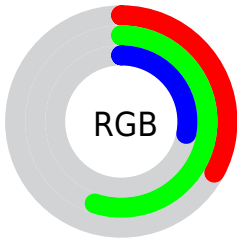

Distribution

Red (33%)

Green (55%)

Blue (28%)