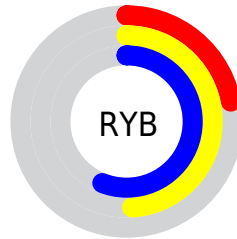

- Red (22%)
- Yellow (49%)
- Blue (56%)