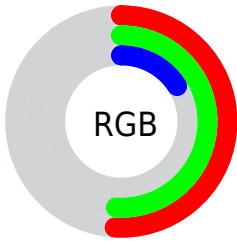

Distribution

Red (51%)

Green (51%)

Blue (16%)