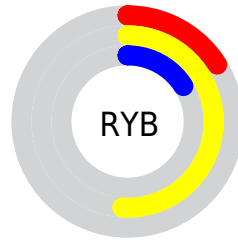

# Details

The CIELCh color  $53, 47.532, 103.635$  is a dark color, and the websafe version is hex  $999933$ . A complement of this color would be  $23, 58.230, 300.610$ , and the grayscale version is  $51, 0.007, 296.813$ .

A 20% lighter version of the original color is  $73, 47.559, 103.953$ , and  $33, 42.192, 104.953$  is the 20% darker color. If you saturate the color by 10%, you get  $53, 52.413, 103.013$ , and if you desaturate by 10%, it is  $53, 41.688, 104.385$ .

# Distribution

Red (51%)

Green (51%)

Blue (16%)

Red (16%)

Yellow (51%)

Blue (16%)

Cyan (0%)