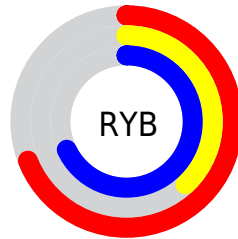

- Red (69%)
- Yellow (38%)
- Blue (68%)