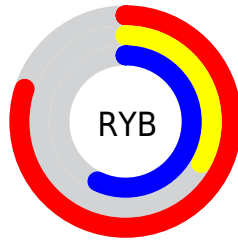

- Red (80%)
- Yellow (33%)
- Blue (57%)