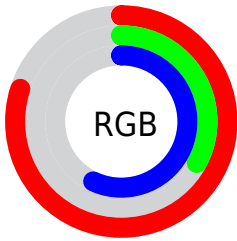

Distribution

- Red (80%)
- Green (33%)
- Blue (57%)