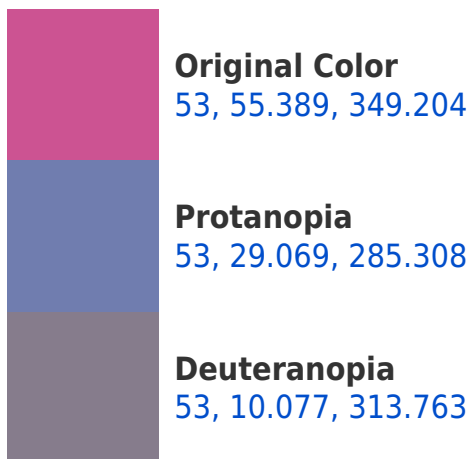

## Background

This preview shows how black text looks on a background with the CIELCh color 53, 55.389, 349.204.

This preview shows how white text looks on a background with the CIELCh color 53, 55.389, 349.204.

## Dichromacy

**Tritanopia**  
53, 46.354, 21.147

# Trichromacy

**Original Color**  
53, 55.389, 349.204

**Protanomaly**  
52, 33.876, 315.467

**Deuteranomaly**  
52, 27.105, 338.301

**Tritanomaly**  
53, 47.653, 7.699

# Monochromacy

**Original Color**  
53, 55.389, 349.204

**Achromatopsia**  
53, 0.007, 296.813

**Achromatomaly**  
52, 21.936, 344.942