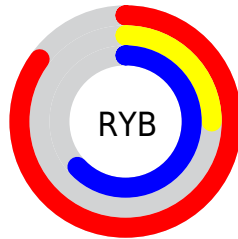

- Red (85%)
- Yellow (25%)
- Blue (63%)