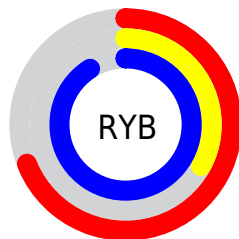

Red (69%)

Yellow (33%)

Blue (91%)