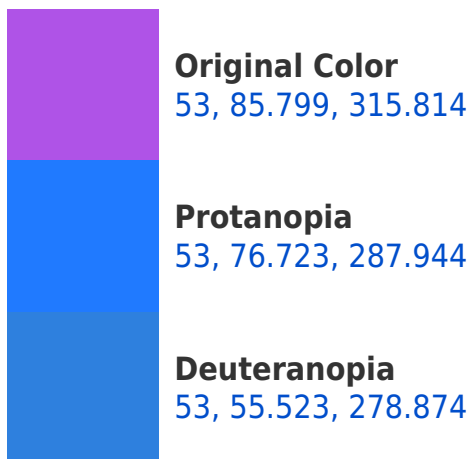

## Background

This preview shows how black text looks on a background with the CIELCh color 53, 85.799, 315.814.

This preview shows how white text looks on a background with the CIELCh color 53, 85.799, 315.814.

## Dichromacy

**Tritanopia**  
53, 18.006, 4.985

# Trichromacy

**Original Color**  
53, 85.799, 315.814

**Protanomaly**  
51, 79.669, 295.547

**Deuteranomaly**  
51, 65.476, 293.757

**Tritanomaly**  
52, 40.841, 326.861

# Monochromacy

**Original Color**  
53, 85.799, 315.814

**Achromatopsia**  
53, 0.007, 296.813

**Achromatomaly**  
52, 33.606, 314.268