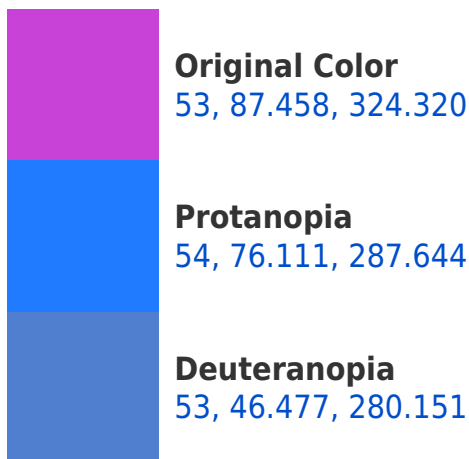

## Background

This preview shows how black text looks on a background with the CIELCh color 53, 87.458, 324.320.

This preview shows how white text looks on a background with the CIELCh color 53, 87.458, 324.320.

## Dichromacy

**Tritanopia**  
53, 36.509, 17.254

# Trichromacy

**Original Color**  
53, 87.458, 324.320

**Protanomaly**  
50, 80.505, 298.065

**Deuteranomaly**  
51, 61.320, 301.951

**Tritanomaly**  
52, 50.085, 344.647

# Monochromacy

**Original Color**  
53, 87.458, 324.320

**Achromatopsia**  
52, 0.007, 296.813

**Achromatomaly**  
50, 36.619, 323.083