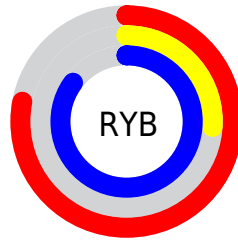

- Red (78%)
- Yellow (26%)
- Blue (85%)