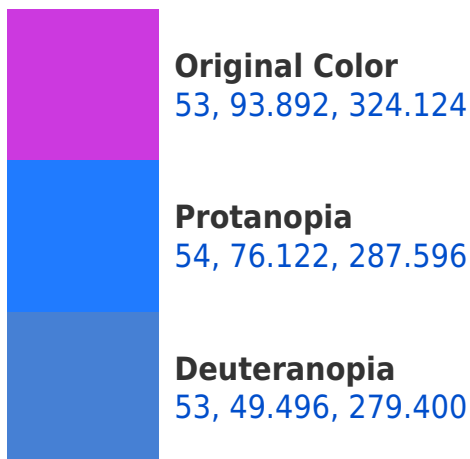

## Background

This preview shows how black text looks on a background with the CIELCh color 53, 93.892, 324.124.

This preview shows how white text looks on a background with the CIELCh color 53, 93.892, 324.124.

## Dichromacy

**Tritanopia**  
53, 38.733, 18.047

# Trichromacy

**Original Color**  
53, 93.892, 324.124

**Protanomaly**  
49, 83.449, 298.893

**Deuteranomaly**  
50, 66.526, 301.750

**Tritanomaly**  
52, 53.212, 344.551

# Monochromacy

**Original Color**  
53, 93.892, 324.124

**Achromatopsia**  
50, 0.007, 296.813

**Achromatomaly**  
49, 39.819, 322.993