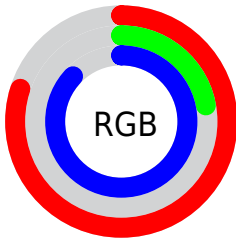

Distribution

Red (80%)

Green (22%)

Blue (87%)