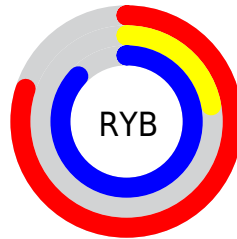

Red (80%)

Yellow (22%)

Blue (87%)