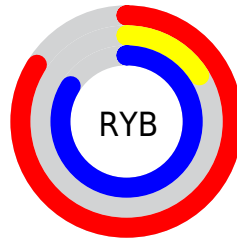

- Red (84%)
- Yellow (16%)
- Blue (84%)