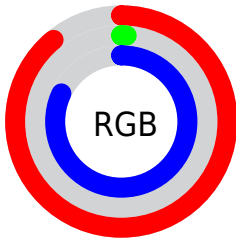

Distribution

- Red (89%)
- Green (1%)
- Blue (82%)