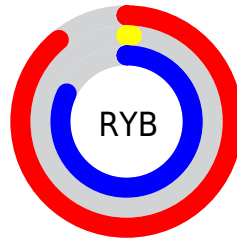

- Red (89%)
- Yellow (1%)
- Blue (82%)