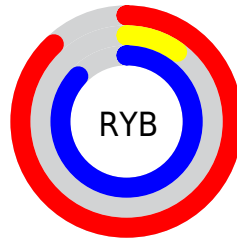

- Red (88%)
- Yellow (10%)
- Blue (87%)