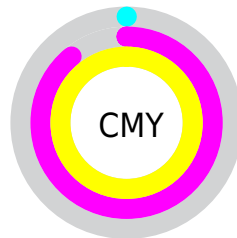

A 20% lighter version of the original color is **63, 76.375, 43.667**, and **39, 82.832, 40.000** is the 20% darker color. If you saturate the color by 10%, you get **54, 102.425, 41.134**, and if you desaturate by 10%, it is **56, 95.241, 40.141**.

# Distribution

- Red (100%)
- Green (11%)
- Blue (0%)

- Red (100%)
- Yellow (13%)
- Blue (0%)

- Cyan (0%)
- Magenta (89%)
- Yellow (100%)
- Black (0%)

- Cyan (0%)
- Magenta (89%)
- Yellow (100%)

# Brightness & Saturation Gradients

These gradients show how the CIELCh color 54, 102.408, 41.128 changes by changing the brightness by 10 percent. The first figure shows a shift by +10% for each color and the second figure -10%.