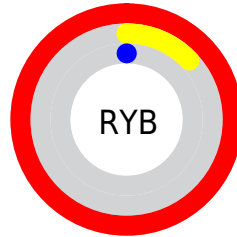

- Red (100%)
- Yellow (13%)
- Blue (0%)