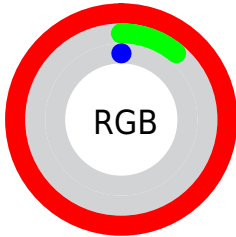

Distribution

- Red (100%)
- Green (11%)
- Blue (0%)