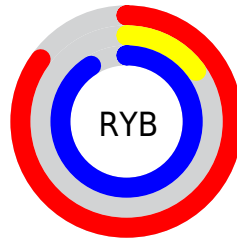

- Red (85%)
- Yellow (15%)
- Blue (91%)