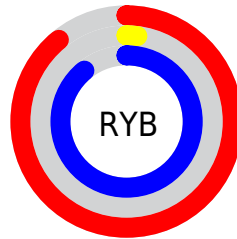

- Red (89%)
- Yellow (2%)
- Blue (89%)