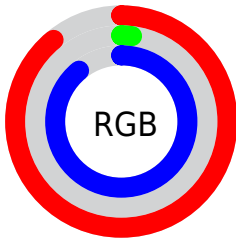

Distribution

- Red (89%)
- Green (2%)
- Blue (89%)