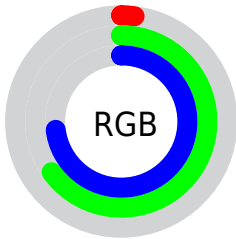

Distribution

- Red (2%)
- Green (65%)
- Blue (73%)