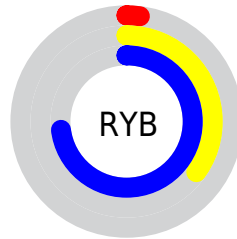

- Red (2%)
- Yellow (35%)
- Blue (73%)