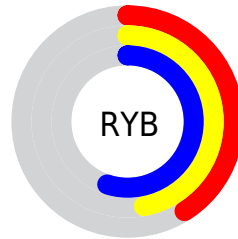

## Conversions Part 2

<b>Format</b>	<b>Color</b>
<b>R<sub>YB</sub></b>	105, 121, 140
Decimal	6915724
CIE <sub>Lab</sub>	54.00, -8.81, -6.61
CIE <sub>LCh</sub>	54, 11.013, 216.861
Yxy	21.9746, 0.2763, 0.3177
Android (android.graphics.Color)	4285105804 (0xFF69868C)
YUV	126.0130, 6.8956, -18.4284
Hunter-Lab	46.8770, -9.2700, -2.6949

# Details

The CIELCh color **54, 11.013, 216.861** is a dark color, and the websafe version is hex **669999**. A complement of this color would be **49, 13.000, 36.254**, and the grayscale version is **53, 0.007, 296.813**.

A 20% lighter version of the original color is **74, 11.042, 218.849**, and **34, 11.084, 218.094** is the 20% darker color. If you saturate the color by 10%, you get **52, 14.868, 217.362**, and if you desaturate by 10%, it is **56, 6.810, 216.536**.

# Distribution

Red (41%)

Green (53%)

Blue (55%)

Red (41%)

Yellow (47%)

Blue (55%)

Cyan (25%)