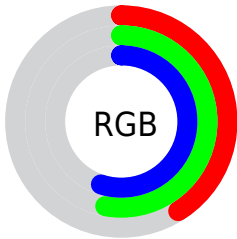

Distribution

Red (41%)

Green (53%)

Blue (55%)