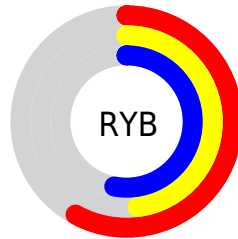

# Details

The CIELCh color  $54, 12.788, 341.876$  is a dark color, and the websafe version is hex  $999999$ . A complement of this color would be  $59, 12.589, 159.215$ , and the grayscale version is  $55, 0.007, 296.813$ .

A 20% lighter version of the original color is  $74, 12.959, 341.822$ , and  $34, 12.792, 342.130$  is the 20% darker color. If you saturate the color by 10%, you get  $50, 20.434, 342.782$ , and if you desaturate by 10%, it is  $58, 5.209, 341.029$ .

# Distribution

Red (58%)

Green (48%)

Blue (53%)

Red (58%)

Yellow (48%)

Blue (53%)

Cyan (0%)