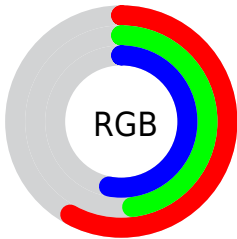

Distribution

Red (58%)

Green (48%)

Blue (53%)