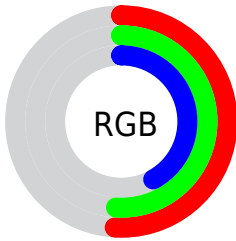

Distribution

- Red (51%)
- Green (51%)
- Blue (42%)