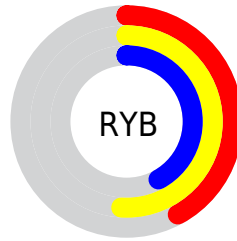

## Conversions Part 2

<b>Format</b>	<b>Color</b>
<b>RYB</b>	107, 131, 106
Decimal	8618602
CIELab	54.00, -3.95, 13.16
CIElCh	54, 13.739, 106.700
Yxy	21.9746, 0.3404, 0.3726
Android (android.graphics.Color)	4286808682 (0xFF83826A)
YUV	127.5630, -10.6306, 3.0142
Hunter-Lab	46.8770, -5.5851, 11.4106

# Details

The CIELCh color  $54, 13.739, 106.700$  is a dark color, and the websafe version is hex  $999966$ . A complement of this color would be  $46, 14.282, 290.634$ , and the grayscale version is  $54, 0.007, 296.813$ .

A 20% lighter version of the original color is  $74, 13.995, 107.216$ , and  $34, 13.641, 107.792$  is the 20% darker color. If you saturate the color by 10%, you get  $54, 20.881, 105.734$ , and if you desaturate by 10%, it is  $54, 6.531, 107.668$ .

# Distribution

- Red (51%)
- Green (51%)
- Blue (42%)

- Red (42%)
- Yellow (51%)
- Blue (42%)

- Cyan (0%)
- Magenta (1%)
- Yellow (19%)
- Black (48%)

- Cyan (48%)
- Magenta (49%)
- Yellow (58%)