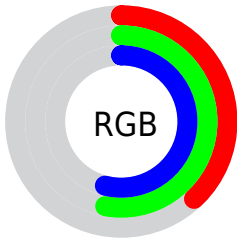

Distribution

- Red (38%)
- Green (53%)
- Blue (54%)