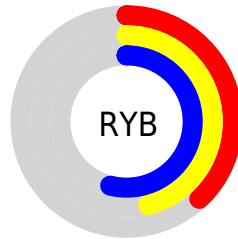

- Red (38%)
- Yellow (46%)
- Blue (54%)