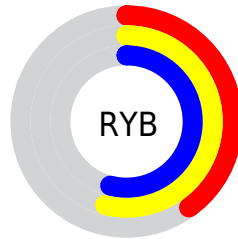

- Red (40%)
- Yellow (54%)
- Blue (54%)