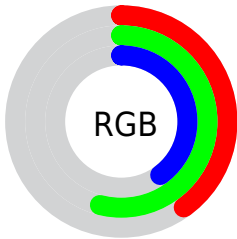

Distribution

- Red (40%)
- Green (54%)
- Blue (40%)