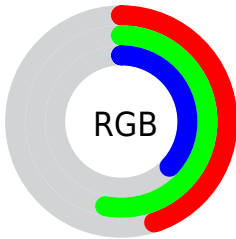

Distribution

- Red (45%)
- Green (53%)
- Blue (37%)