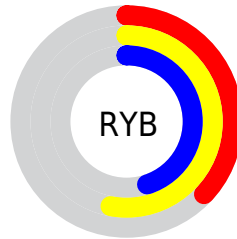

- Red (37%)
- Yellow (53%)
- Blue (45%)