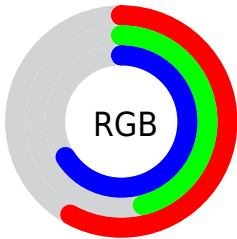

Distribution

- Red (58%)
- Green (46%)
- Blue (66%)