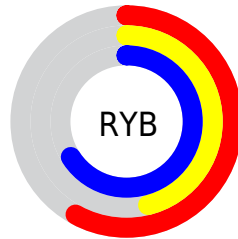

- Red (58%)
- Yellow (46%)
- Blue (66%)