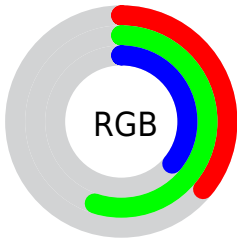

Distribution

- Red (36%)
- Green (55%)
- Blue (36%)