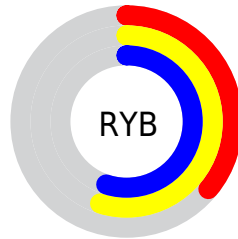

- Red (36%)
- Yellow (55%)
- Blue (55%)