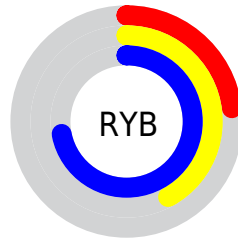

- Red (23%)
- Yellow (42%)
- Blue (72%)