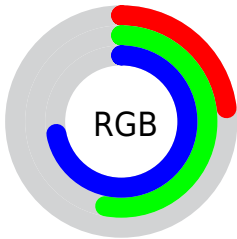

Distribution

- Red (23%)
- Green (53%)
- Blue (72%)