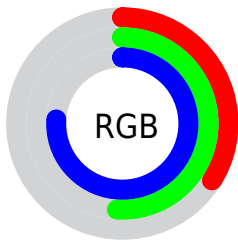

Distribution

Red (34%)

Green (51%)

Blue (76%)