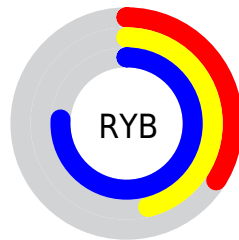

# Details

The CIELCh color **54, 38.116, 276.086** is a dark color, and the websafe version is hex **6699CC**. The color can be described as middle muted azure. A complement of this color would be **65, 40.450, 77.859**, and the grayscale version is **52, 0.007, 296.813**.

A 20% lighter version of the original color is **74, 38.067, 275.716**, and **34, 38.224, 276.166** is the 20% darker color. If you saturate the color by 10%, you get **50, 45.217, 279.214**, and if you desaturate by 10%, it is **58, 31.098, 273.373**.

# Distribution

Red (34%)

Green (51%)

Blue (76%)

Red (34%)

Yellow (46%)

Blue (76%)

Cyan (55%)