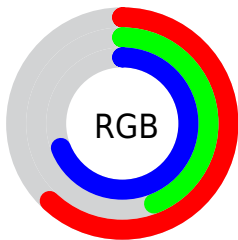

Distribution

Red (62%)

Green (44%)

Blue (69%)