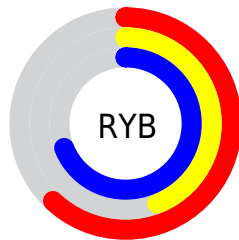

Red (62%)

Yellow (44%)

Blue (69%)