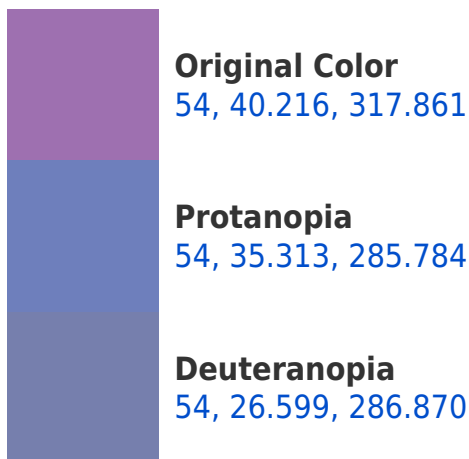

## Background

This preview shows how black text looks on a background with the CIELCh color 54, 40.216, 317.861.

This preview shows how white text looks on a background with the CIELCh color 54, 40.216, 317.861.

## Dichromacy

**Tritanopia**  
54, 13.382, 355.616

# Trichromacy

**Original Color**  
54, 40.216, 317.861

**Protanomaly**  
54, 35.884, 296.968

**Deuteranomaly**  
54, 30.361, 300.821

**Tritanomaly**  
54, 21.710, 331.769

# Monochromacy

**Original Color**  
54, 40.216, 317.861

**Achromatopsia**  
56, 0.007, 296.813

**Achromatomaly**  
55, 15.326, 316.652