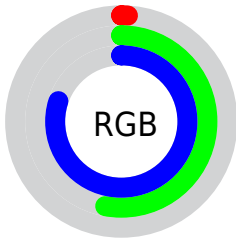

Distribution

- Red (1%)
- Green (53%)
- Blue (80%)