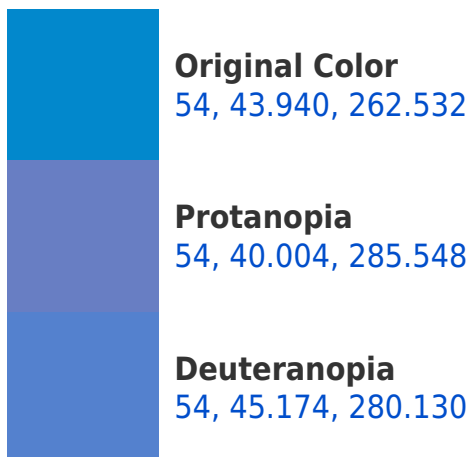

# Black Background

This preview shows how the CIELCh color 54, 43.940, 262.532 looks on a black background.

## Background

This preview shows how black text looks on a background with the CIELCh color 54, 43.940, 262.532.

This preview shows how white text looks on a background with the CIELCh color 54, 43.940, 262.532.

## Dichromacy

**Tritanopia**  
54, 31.504, 207.307

# Trichromacy

**Original Color**  
54, 43.940, 262.532

**Protanomaly**  
53, 41.370, 272.081

**Deuteranomaly**  
54, 44.571, 271.071

**Tritanomaly**  
54, 32.483, 232.348