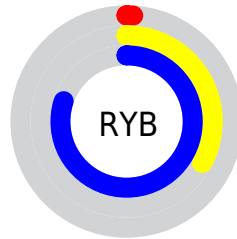

- Red (1%)
- Yellow (33%)
- Blue (80%)