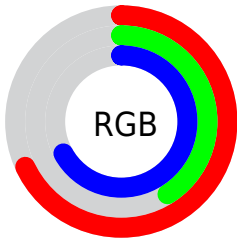

Distribution

- Red (68%)
- Green (41%)
- Blue (67%)