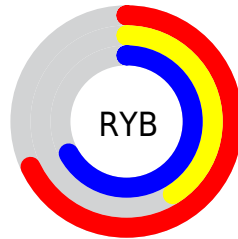

- Red (68%)
- Yellow (41%)
- Blue (67%)