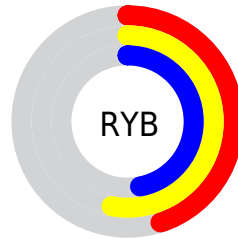

## Conversions Part 2

<b>Format</b>	<b>Color</b>
<b>R<sub>YB</sub></b>	116, 134, 120
Decimal	8554100
CIE Lab	55.00, -4.89, 9.19
CIE LCh	55, 10.411, 118.004
Yxy	22.9298, 0.3273, 0.3614
Android (android.graphics.Color)	4286744180 (0xFF828674)
YUV	130.7520, -7.2727, -0.6595
Hunter-Lab	47.8851, -6.3888, 9.0605

# Details

The CIELCh color **55, 10.411, 118.004** is a dark color, and the websafe version is hex **999999**. A complement of this color would be **50, 10.699, 299.764**, and the grayscale version is **55, 0.007, 296.813**.

A 20% lighter version of the original color is **75, 10.326, 117.732**, and **35, 9.999, 116.300** is the 20% darker color. If you saturate the color by 10%, you get **54, 18.096, 117.366**, and if you desaturate by 10%, it is **56, 2.676, 118.645**.

# Distribution

Red (51%)

Green (53%)

Blue (45%)

Red (45%)

Yellow (53%)

Blue (47%)

Cyan (3%)