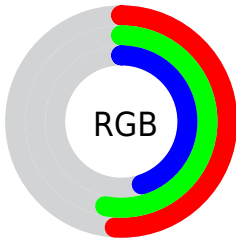

Distribution

Red (51%)

Green (53%)

Blue (45%)