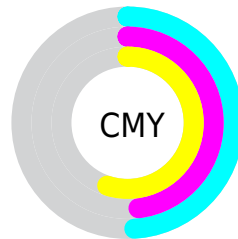

# Details

The CIELCh color **55, 10.411, 118.004** is a dark color, and the websafe version is hex **999999**. A complement of this color would be **50, 10.699, 299.764**, and the grayscale version is **55, 0.007, 296.813**.

A 20% lighter version of the original color is **75, 10.326, 117.732**, and **35, 9.999, 116.300** is the 20% darker color. If you saturate the color by 10%, you get **54, 18.096, 117.366**, and if you desaturate by 10%, it is **56, 2.676, 118.645**.

# Distribution

Red (51%)

Green (53%)

Blue (45%)

Red (45%)

Yellow (53%)

Blue (47%)

Cyan (3%)

Magenta (0%)

Yellow (13%)

Black (48%)

Cyan (49%)

Magenta (48%)

Yellow (55%)