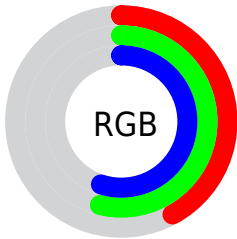

Distribution

Red (42%)

Green (54%)

Blue (55%)