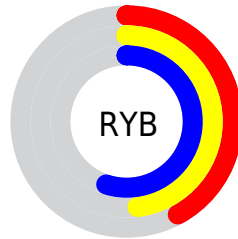

# Details

The CIELCh color  $55, 10.793, 210.790$  is a dark color, and the websafe version is hex  $669999$ . A complement of this color would be  $50, 12.621, 31.335$ , and the grayscale version is  $54, 0.007, 296.813$ .

A 20% lighter version of the original color is  $75, 10.779, 213.238$ , and  $35, 10.871, 211.423$  is the 20% darker color. If you saturate the color by 10%, you get  $54, 14.845, 210.955$ , and if you desaturate by 10%, it is  $56, 6.378, 210.757$ .

# Distribution

Red (42%)

Green (54%)

Blue (55%)

Red (42%)

Yellow (48%)

Blue (55%)

Cyan (23%)