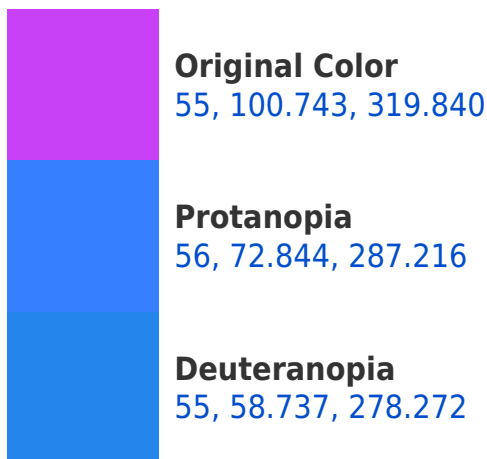

## **Background**

This preview shows how black text looks on a background with the CIELCh color 55, 100.743, 319.840.

This preview shows how white text looks on a background with the CIELCh color 55, 100.743, 319.840.

## Dichromacy

**Tritanopia**  
55, 30.526, 14.784

# Trichromacy

**Original Color**  
55, 100.743, 319.840

**Protanomaly**  
52, 84.341, 299.793

**Deuteranomaly**  
51, 74.488, 296.151

**Tritanomaly**  
54, 51.965, 336.409

# Monochromacy

**Original Color**  
55, 100.743, 319.840

**Achromatopsia**  
53, 0.007, 296.813

**Achromatomaly**  
52, 41.387, 319.032