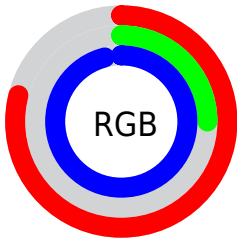

Distribution

Red (79%)

Green (25%)

Blue (96%)