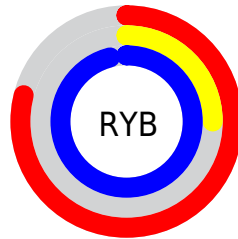

# Details

The CIELCh color **55, 100.743, 319.840** is a light color, and the websafe version is hex **CC33FF**. The color can be described as light washed magenta. A complement of this color would be **87, 97.894, 133.486**, and the grayscale version is **53, 0.007, 296.813**.

A 20% lighter version of the original color is **72, 78.997, 327.105**, and **37, 94.749, 319.022** is the 20% darker color. If you saturate the color by 10%, you get **52, 108.841, 319.693**, and if you desaturate by 10%, it is **59, 90.008, 319.770**.

# Distribution

Red (79%)

Green (25%)

Blue (96%)

Red (79%)

Yellow (25%)

Blue (96%)

Cyan (18%)